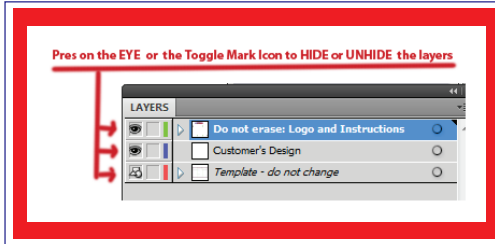

This template is meant for:
Ticket
8.5x3.5

Once your artwork has been designed you should hide the layers that contain the lines and marks. On your layer panel (F7), named "Template - do not change" - (Color Red) and press on the eye or the toggle icon. The layer on which you will be working is called "Customer's Design" (color blue)