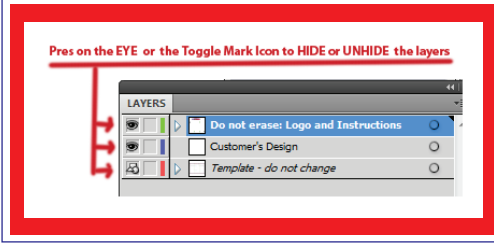

This template is meant for:
Ticket
8.5x3.5

Once your artwork has been designed you should hide the layers that contain the lines and marks. On your layer panel (F7), named "Template - do not change" - (Color Red) and press on the eye or the toggle icon. The layer on which you will be working is called "Customer's Design" (color blue)