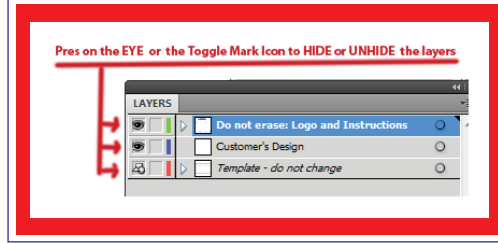

This template is meant for:
Ticket
8.5x3.5

Once your artwork has been designed you should hide the layers that contain the lines and marks. On your layer panel (F7), named "Template - do not change" - (Color Red) and press on the eye or the toggle icon. The layer on which you will be working is called "Customer's Design" (color blue)