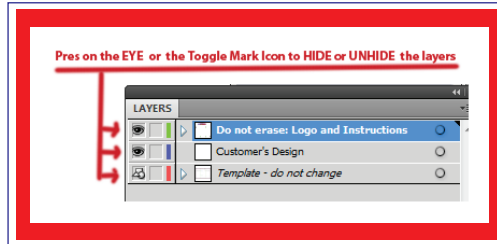

This template is meant for:
Invitation (Folds to 4.25x5.5)

8.5x5.5

Once your artwork has been designed you should hide the layers that contain the lines and marks. On your layer panel (F7), named "Template - do not change" - (Color Red) and press on the eye or the toggle icon. The layer on which you will be working is called "Customer's Design" (color blue)